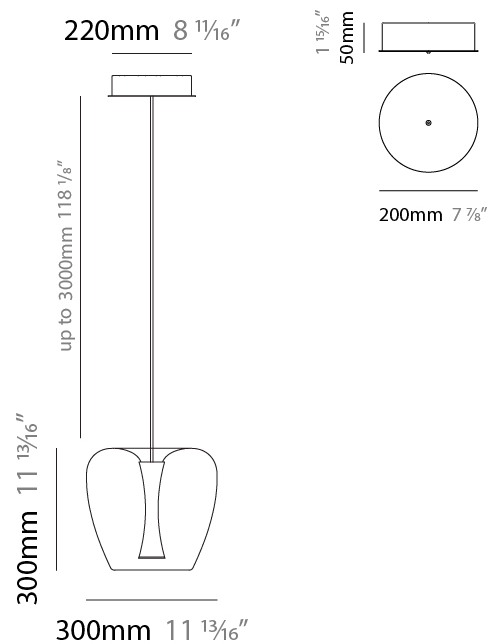

APPLE MOOD STANDARD SUSPENSION

D101797-

base number   Finish
Options

1. To build a product code in our configurator select the specify button on the base model # product page
2. To build a manual product code on this datasheet choose from the options listed below in blue font and add the suffix to the base model #

GENERAL

Series: Apple Mood
Subseries: Apple Mood Standard
Partner: Quasar
Division: Design
Installation: Suspension
Product Type: Pendant
Mounting Location: Ceiling
Light Distribution: Downlight

PHYSICAL

Shape: Dome
Diameter (mm): 300
Diameter (in): 11 ¹³/₁₆"
Height (mm): 300
Height (in): 11 ¹³/₁₆"
Max. Overall Height (mm): 2500
Max. Overall Height (in): 98 ⁷/₁₆"
Weight (kg): 5
Weight (lbs): 11.02
Diffuser: Clear Glass
Fixture Finish: PAL / BRA / COP / BLK / GRN / RED
Fixture Material: Glass / Aluminum
Primary Material: Glass
Cable Details: 3000mm Cable

ELECTRICAL

Lamp Type: LED
Input Wattage (W): 10.7
Total Output Wattage (W): 9.1
Dimming: Non-Dimming / Phase Dimming (120vac Only)
Driver Included: Yes
Driver Location: Integrated
Driver Type: Constant Current - 120/277Vac
Driver Class: Class 2
Input Voltage (V): 120 - 277
Constant Current (MA): 280

LED

Number of LEDs: 1
Color Temperature (°K): 2700
Max. Delivered Lumen (lm): 1260
CRI: >90 CRI
Lamp Life (hrs): 50000

OPTICAL

RATINGS AND CERTIFICATIONS

Certified By: Certified for North American Standards
IP rating: IP20